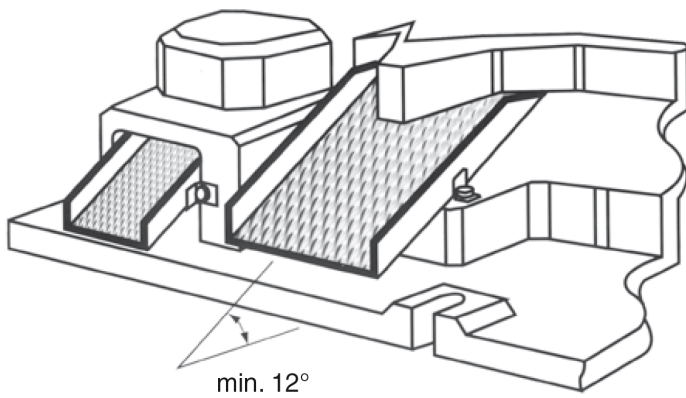

EMS

Chequer plate for scrap chutes

Product discription:

Chequer plate for scrap chutes

Article properties:

Base Material

Stainless steel

Variants:

Articlenumber	Article name	Width W	Length L	Height H
4151010	EMS-10x10	1000	1000	0,7
4151020	EMS-10x20	1000	2000	0,7