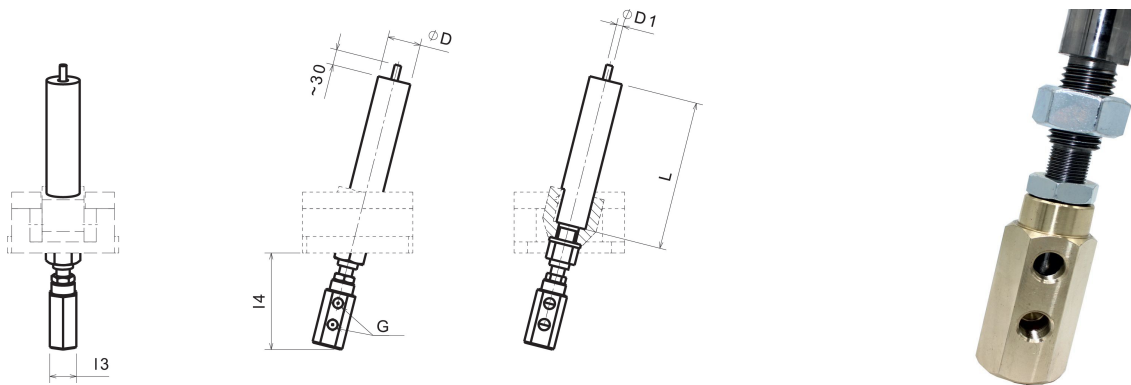

Cooling bolt set for KOCU-K

Cooling bolt set for KOCU-K, consisting of bolt, cooling tube, adapter and accessories

Product discription:

Cooling bolt set for KOCU-K, consisting of bolt, cooling tube, adapter and accessories

Article properties:

Self-lubricating	Yes
Lubricant	Graphite

Variants:

Articlenumber	Article name	Bolt \varnothing D	Bolt length L	D1	I3	I4	G	Stroke
26001812450	KOCU-K Kühlbolzen Set 12-450	12	450	4	19	63	M10x1	17
26001816450	KOCU-K Kühlbolzen Set 16-450	16	450	6	24	74	M10x1	23
26001816950	KOCU-K Kühlbolzen Set 16-950	16	950	6	24	74	M10x1	23
26001820440	KOCU-K Kühlbolzen Set 20-440	20	440	6	24	74	M10x1	28
26001820940	KOCU-K Kühlbolzen Set 20-940	20	940	6	24	74	M10x1	28
26001825435	KOCU-K Kühlbolzen Set 25-435	25	435	6	24	78	M10x1	31
26001825935	KOCU-K Kühlbolzen Set 25-935	25	935	6	24	78	M10x1	31
26001830935	KOCU-K Kühlbolzen Set 30-935	30	935	6	24	83	M10x1	40
26001835905	KOCU-K Kühlbolzen Set 35-905	35	905	10	46	116	M10x1	45
26001840905	KOCU-K Kühlbolzen Set 40-905	40	905	10	46	116	M10x1	50
26001845905	KOCU-K Kühlbolzen Set 45-905	45	905	10	46	116	M10x1	55