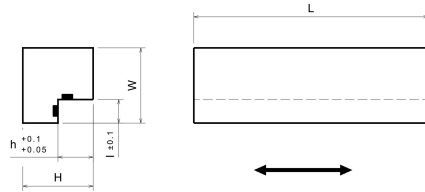

SOLN

Standard I-shaped plates (without mounting holes), self lubricating

Product discription:

Standard I-shaped plates (without mounting holes), self lubricating

Article properties:

Sliding speed v	30 m/min
Base Material	Special Brass (SO#50SP2)
Self-lubricating	Yes
Lubricant	Graphite
Surface Pressure P	100 N/mm ²
P*v-value	200 N/mm ² x m/min
Operating temperature	-50°C / +200°C (max. 300°C)
Friction coefficient	0,07

Variants:

Articlenumber	Article name	Width W	Length L	Height H	h	l
25010305	SOLN 20-305-12	20	305	12	6	5
25020305	SOLN 25-305-15	25	305	15	8	7
25020400	SOLN 25-400-15	25	400	15	8	7
250303051	SOLN 26-305-20	26	305	20	10	8
25030250	SOLN 30-250-20	30	250	20	12	9
25030305	SOLN 30-305-20	30	305	20	12	9
25030400	SOLN 30-400-20	30	400	20	12	9
25040300	SOLN 32-300-30	32	300	30	15	10
25040350	SOLN 32-350-30	32	350	30	15	10
25040375	SOLN 32-375-30	32	375	30	15	10
25040400	SOLN 32-400-30	32	400	30	15	10
25040500	SOLN 32-500-30	32	500	30	15	10
25040605	SOLN 32-605-30	32	605	30	15	10
25041005	SOLN 32-1005-30	32	1005	30	15	10
25060500	SOLN 35-500-35	35	500	35	24	12
25060605	SOLN 35-605-35	35	605	35	24	12
25061005	SOLN 35-1005-35	35	1005	35	24	12
25050300	SOLN 50-300-45	50	300	45	25	22
25050350	SOLN 50-350-45	50	350	45	25	22
25050400	SOLN 50-400-45	50	400	45	25	22
25050500	SOLN 50-500-45	50	500	45	25	22

SOLN

Standard I-shaped plates (without mounting holes), self lubricating

Articlenumber	Article name	Width W	Length L	Height H	h	l
25050605	SOLN 50-605-45	50	605	45	25	22
25051005	SOLN 50-1005-45	50	1005	45	25	22
25070605	SOLN 50-605-50	50	605	50	34	16
25071005	SOLN 50-1005-50	50	1005	50	34	16