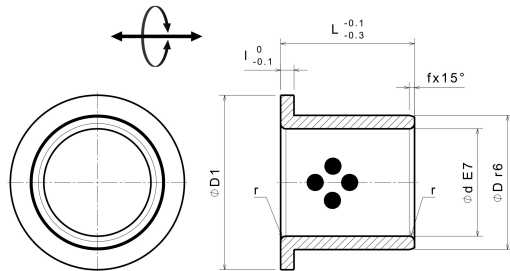

SOBF

Flanged bush, self lubricating

Product description:

Flanged bush, self lubricating

Article properties:

| | |
|-----------------------|-------------------------------|
| Base Material | Special Brass (SO#50SP2) |
| Self-lubricating | Yes |
| Lubricant | Graphite |
| Surface Pressure P | 100 N/mm ² |
| Sliding speed v | 30 m/min |
| P*v-value | 200 N/mm ² x m/min |
| Operating temperature | -50°C / +200°C (max. 300°C) |
| Friction coefficient | 0,07 |

Variants:

| Articlenumber | Article name | Inner Ø d | Outer Ø D | Length L | D1 | l | f |
|---------------|---------------|--------------|--------------|-------------|----|---|-----|
| 118008010 | SOBF 8-12-10 | 8 | 12 | 10 | 20 | 2 | 0,5 |
| 118008012 | SOBF 8-12-12 | 8 | 12 | 12 | 20 | 2 | 0,5 |
| 118008015 | SOBF 8-12-15 | 8 | 12 | 15 | 20 | 2 | 1 |
| 118010010 | SOBF 10-14-10 | 10 | 14 | 10 | 22 | 2 | 1 |
| 118010012 | SOBF 10-14-12 | 10 | 14 | 12 | 22 | 2 | 1 |
| 118010015 | SOBF 10-14-15 | 10 | 14 | 15 | 22 | 2 | 1 |
| 118010017 | SOBF 10-14-17 | 10 | 14 | 17 | 22 | 2 | 1 |
| 118010020 | SOBF 10-14-20 | 10 | 14 | 20 | 22 | 2 | 1 |
| 118012010 | SOBF 12-18-10 | 12 | 18 | 10 | 25 | 3 | 1 |
| 118012012 | SOBF 12-18-12 | 12 | 18 | 12 | 25 | 3 | 1 |
| 118012015 | SOBF 12-18-15 | 12 | 18 | 15 | 25 | 3 | 1 |
| 118012020 | SOBF 12-18-20 | 12 | 18 | 20 | 25 | 3 | 1 |
| 118012025 | SOBF 12-18-25 | 12 | 18 | 25 | 25 | 3 | 1 |
| 118012030 | SOBF 12-18-30 | 12 | 18 | 30 | 25 | 3 | 1 |
| 118013010 | SOBF 13-19-10 | 13 | 19 | 10 | 26 | 3 | 1 |
| 118013012 | SOBF 13-19-12 | 13 | 19 | 12 | 26 | 3 | 1 |
| 118013015 | SOBF 13-19-15 | 13 | 19 | 15 | 26 | 3 | 1 |
| 118013020 | SOBF 13-19-20 | 13 | 19 | 20 | 26 | 3 | 1 |
| 118013025 | SOBF 13-19-25 | 13 | 19 | 25 | 26 | 3 | 1 |
| 118013030 | SOBF 13-19-30 | 13 | 19 | 30 | 26 | 3 | 1 |
| 118014015 | SOBF 14-20-15 | 14 | 20 | 15 | 27 | 3 | 1 |